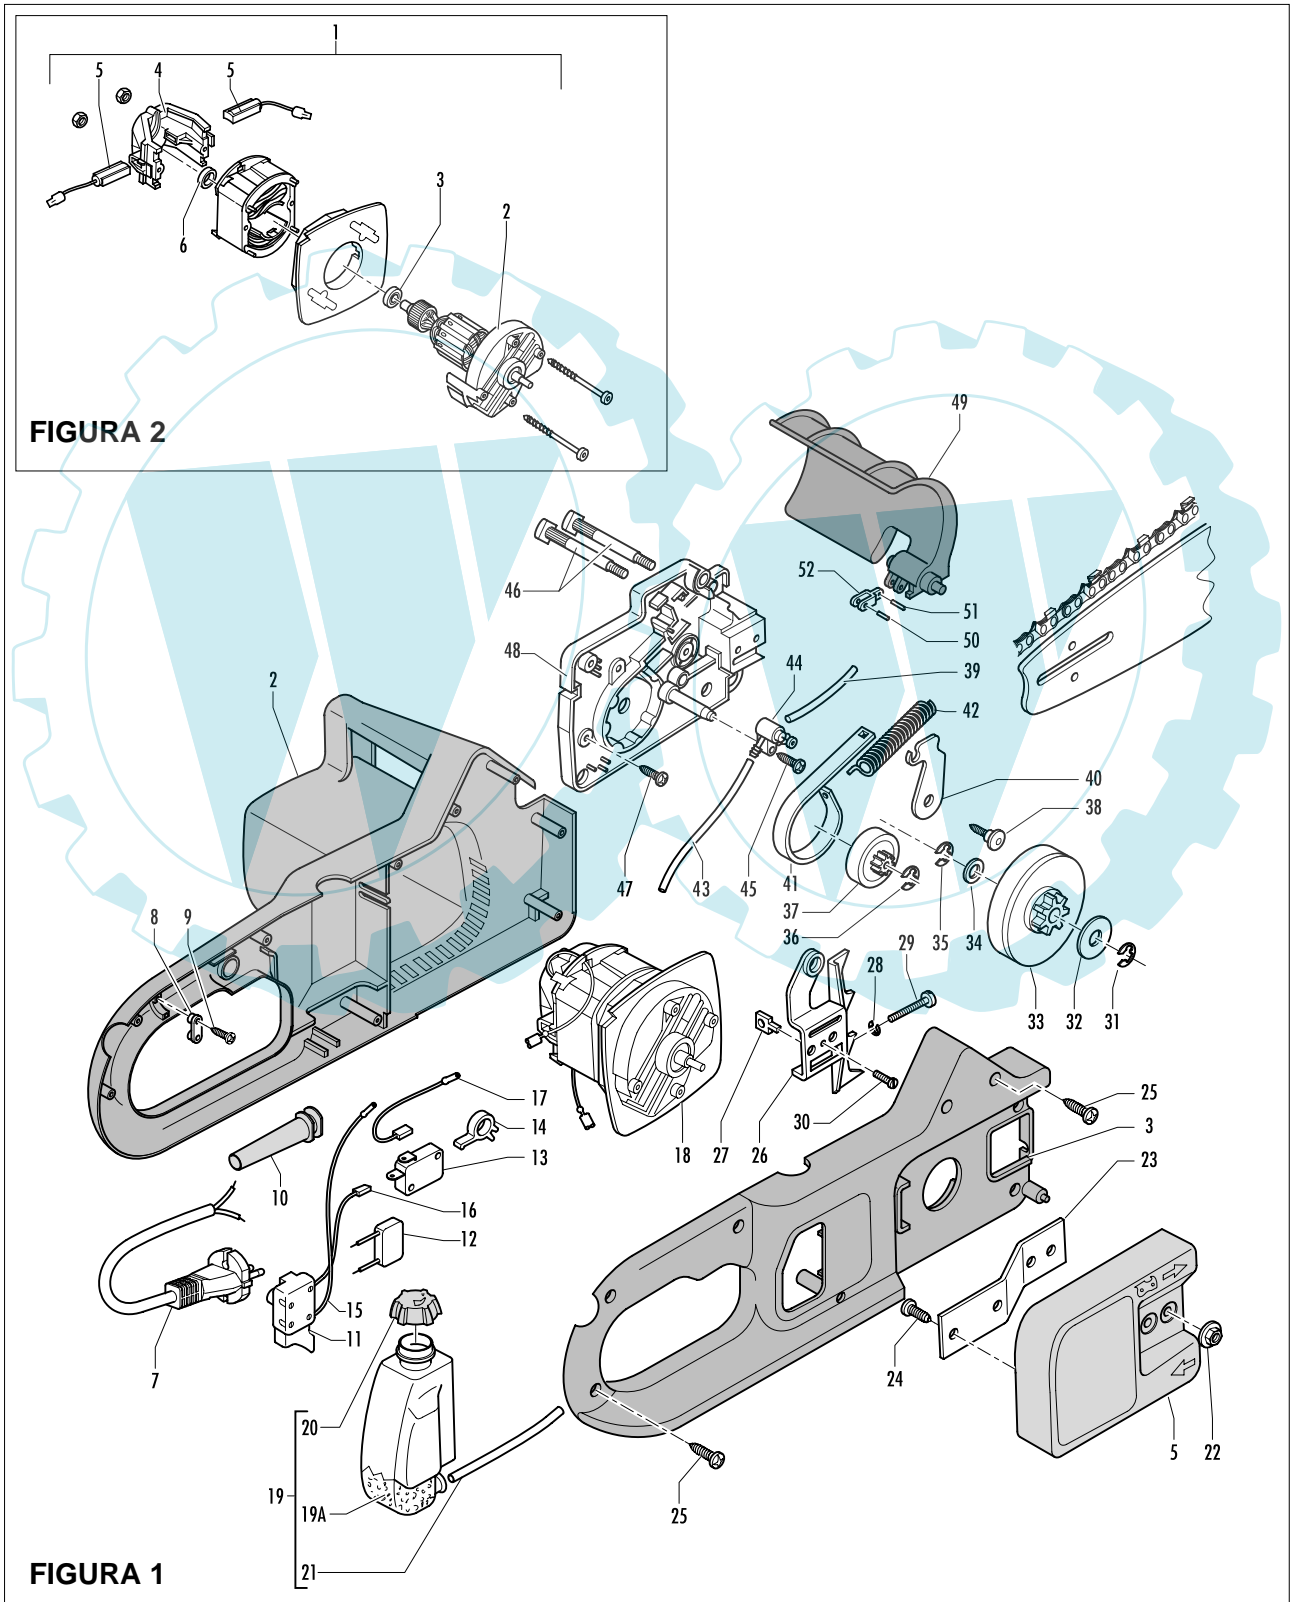

brand	McCULLOCH

date	MAR/03	SHEET 1/2

Model	Prefix
ELECTRAMAC 340 ASSY UK	01

Product number
953900237